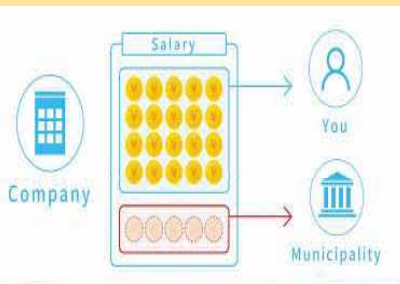

Notice

世界をつなぐ。未来をつくる。
出入国在留管理庁
Immigration Services Agency

Videos for the Daily Life Orientation

What are Videos for the Daily Life Orientation??

The Immigration Services Agency created videos for the daily life orientation based on "Guidebook on Living and Working" so that foreign nationals can join Japanese society smoothly!

Example of videos

Rules of Daily Life

Tax System

Emergencies and Disasters

Contents

- Introduction
- Traffic Rules
- Rules of Daily Life (About Home Life)
- Rules of Daily Life (About Rules for Public Facilities)
- Healthcare Facilities
- Emergencies and Disasters
- Procedures with Immigration and Address
- Health Insurance System
- Pension System
- Tax
- Employment and Labor
- Guide to Consultation Services
- Basic Japanese Language Learning
- Conclusion
- Overview

Total 15 parts!

Language

- Japanese
- English
- Chinese(Simplified characters)
- Chinese(Traditional characters)
- Korean
- Vietnamese
- Nepali
- Indonesian
- Filipino
- Thai
- Portuguese
- Spanish
- Khmer(Cambodian)
- Burmese
- Mongolian
- Ukrainian
- Russian

Total 17 languages!

Now available on the Immigration Services Agency website and other internet sites (YouTube, etc.)!

MOJchannel